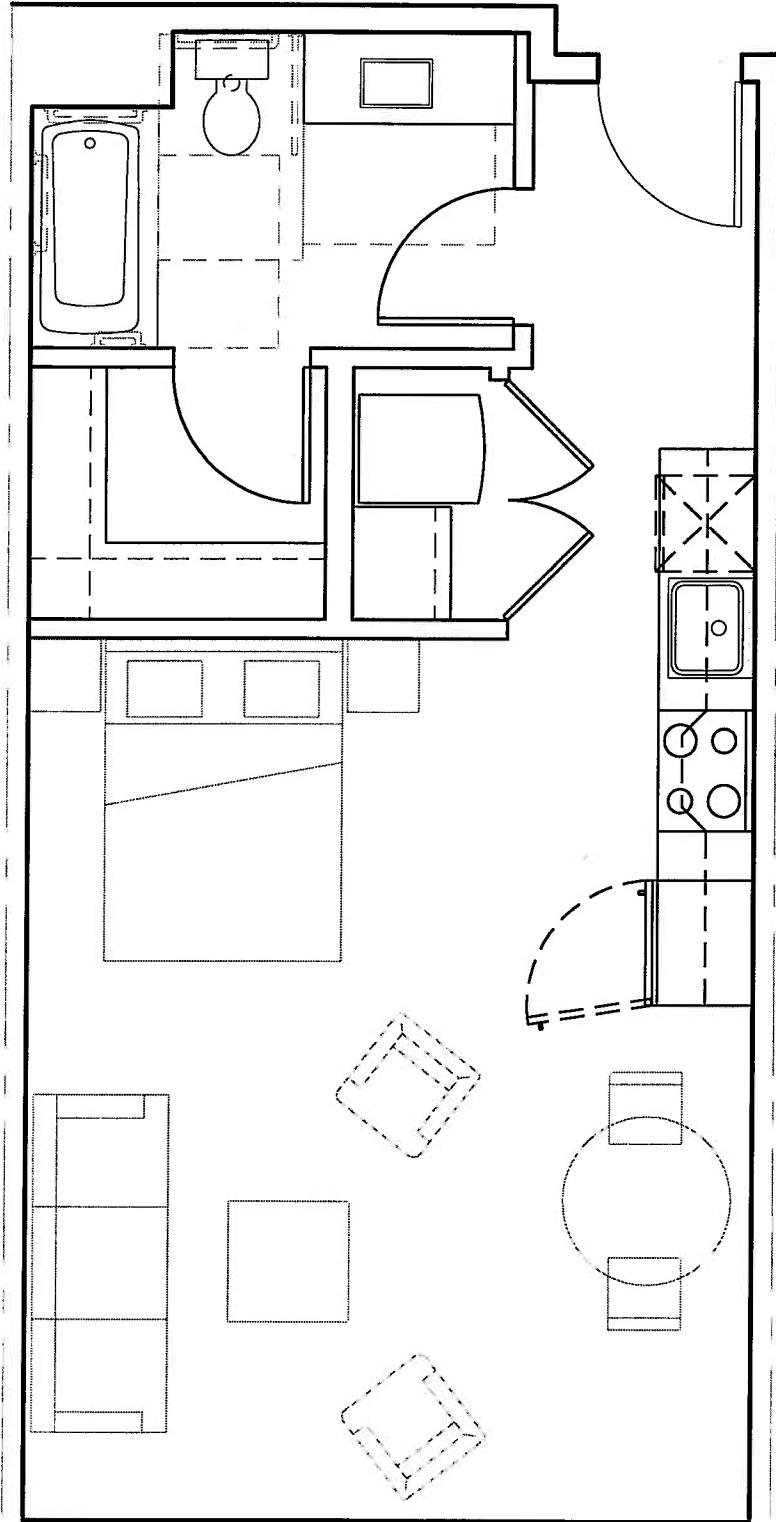

Elevated sleeping platform

Low wall allows light to  
Filter from windows at front  
Of home.

Moveable island / table

42" plasma tv hanging on wall

10' ceilings

Open bedroom allows maximum  
Living open

Walk in closet

Moveable island / table

42" plasma tv hanging on wall

10' ceilings