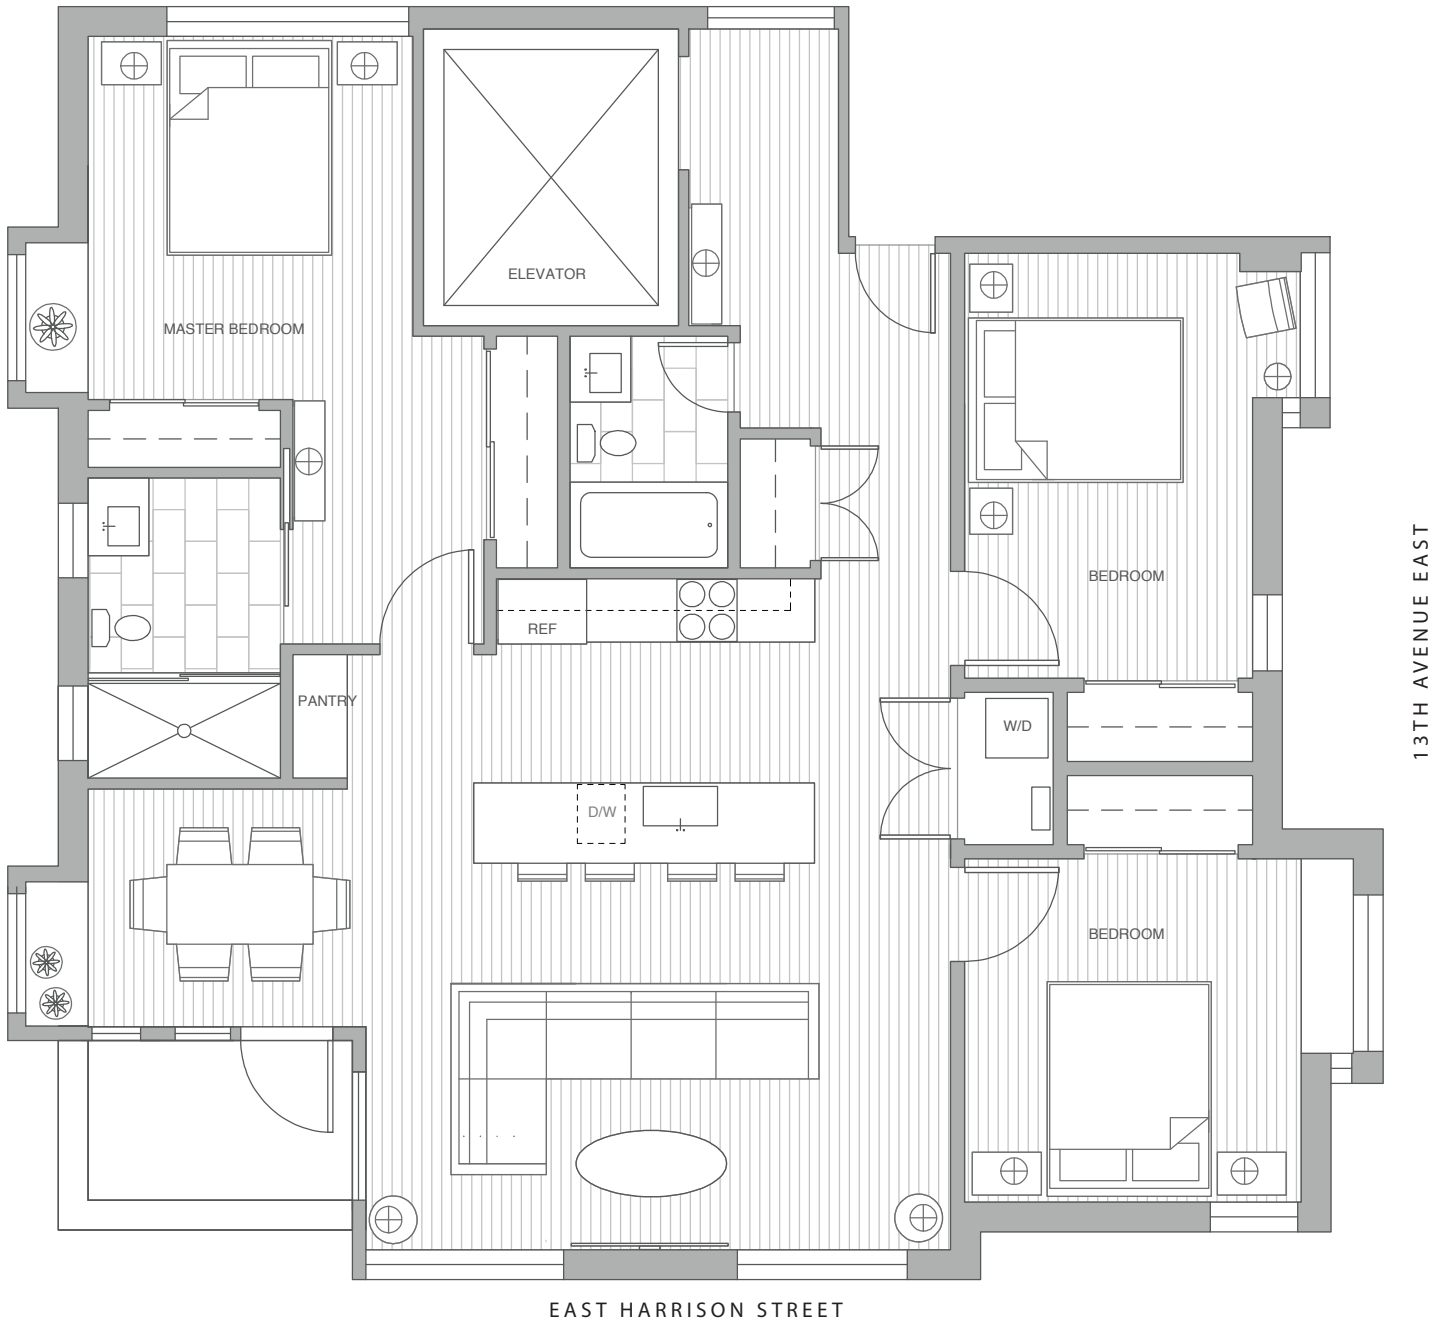

Consciously Crafted Luxury Living

403 | 13th

unit 4

3 BEDROOM
2 BATHROOM
1,197 SQ FT + ROOFTOP DECK