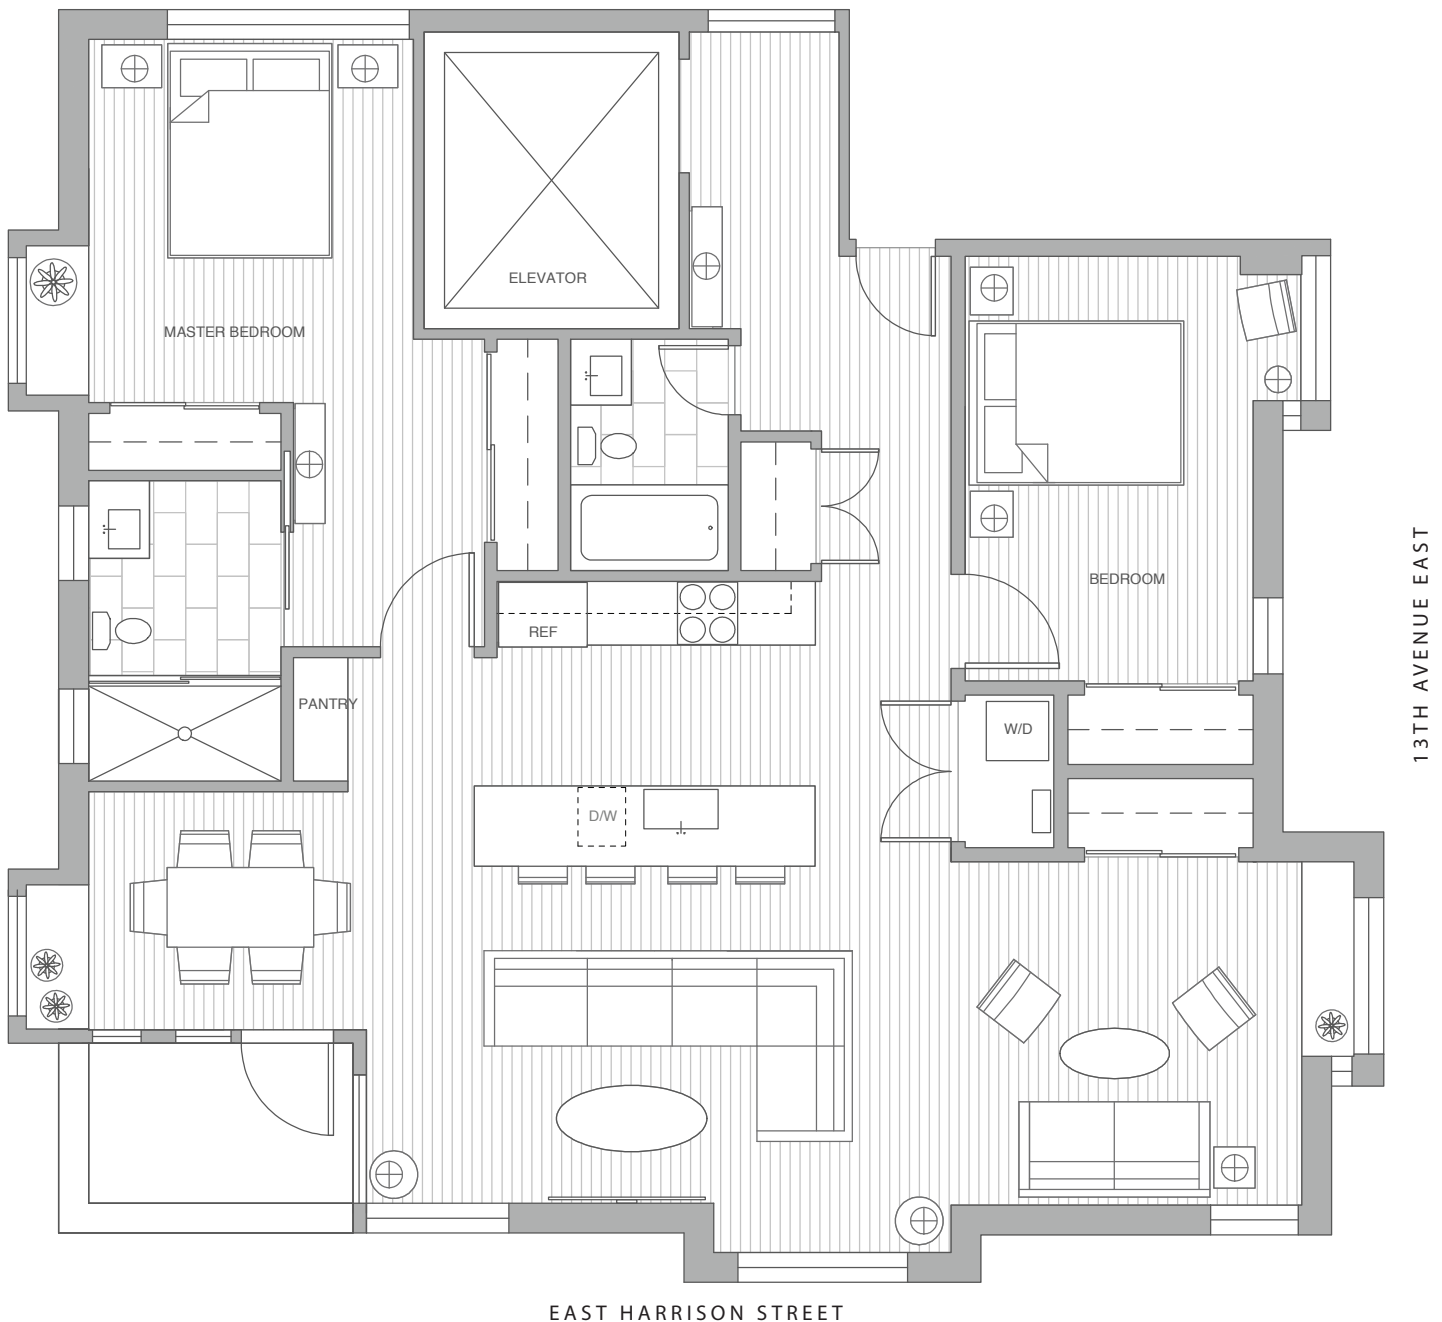

Consciously Crafted Luxury Living

403 | 13th

unit 3

2 BEDROOM
2 BATHROOM
1,199 SQ FT