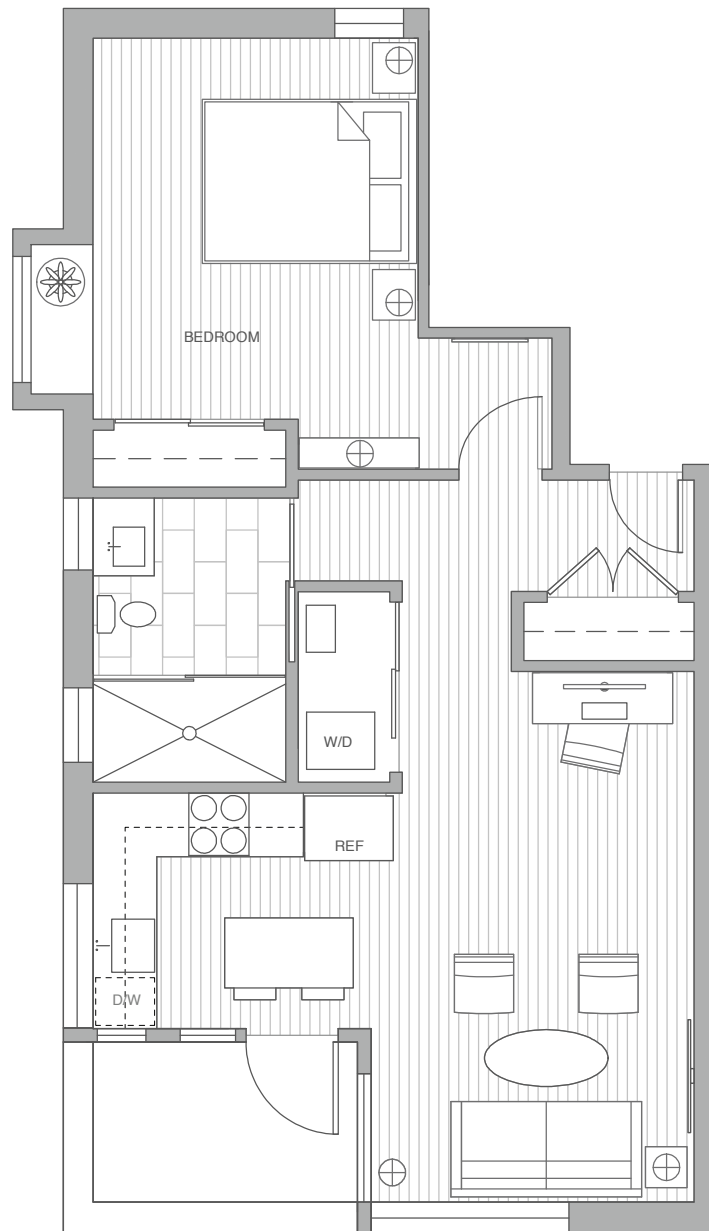

Consciously Crafted Luxury Living

403 | 13th

unit 2A

1 BEDROOM
1 BATHROOM
555 SQ FT

EAST HARRISON STREET

13TH AVENUE EAST

In our continuing effort to improve the design and function of our homes, we reserve the right to modify or change plans, specifications, features and prices without notice. Square footages are approximate. Images are for illustrative purposes and may differ from actual product or views.