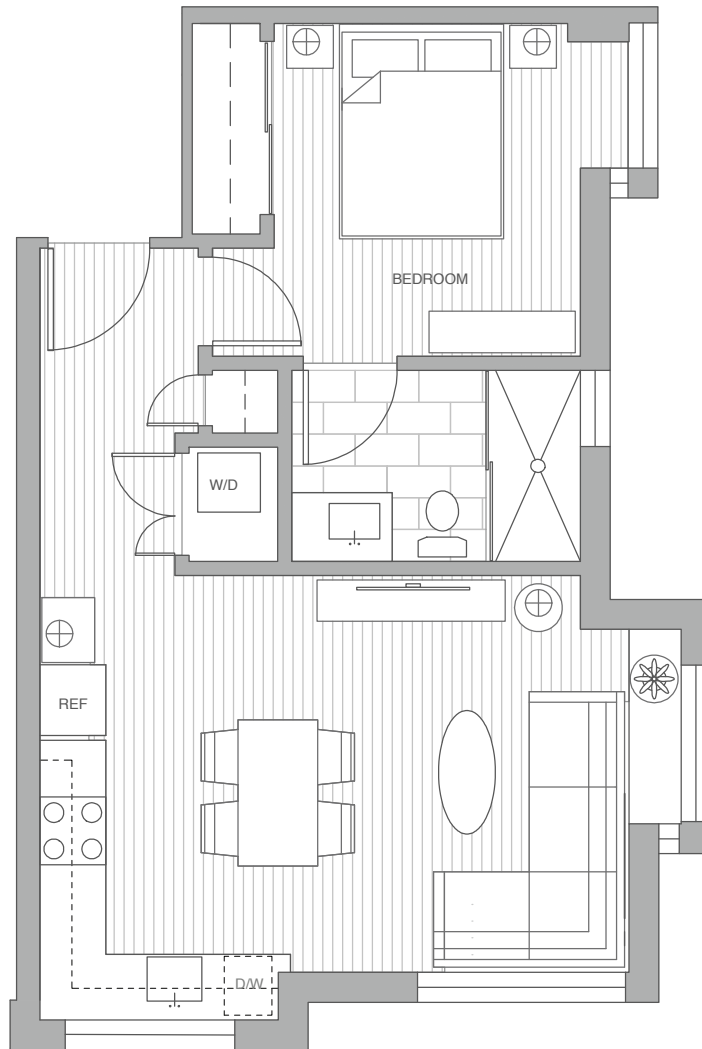

Consciously Crafted Luxury Living

403 | 13th

unit 1B

1 BEDROOM
1 BATHROOM
512 SQ FT

13TH AVENUE EAST

EAST HARRISON STREET