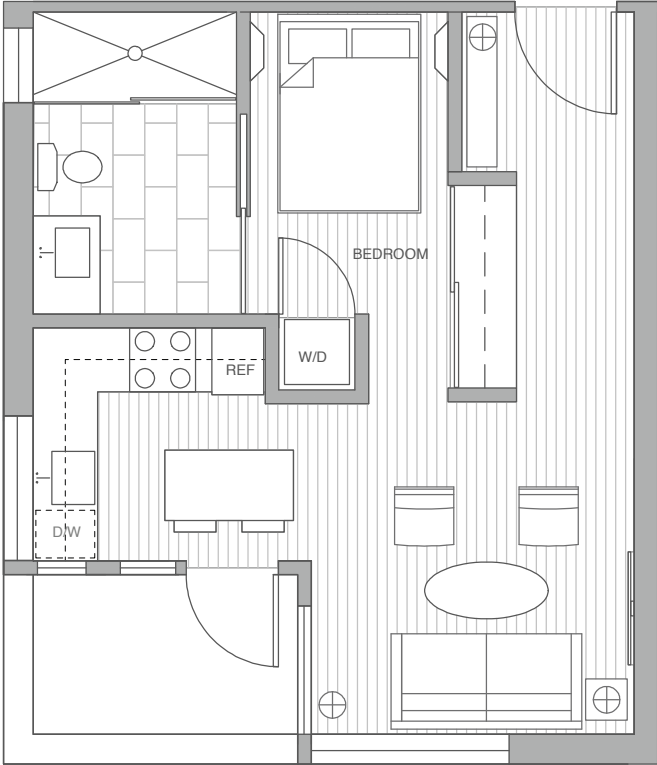

Consciously Crafted Luxury Living

403 | 13th

unit 1A

1 BEDROOM
1 BATHROOM
394 SQ FT

13TH AVENUE EAST

EAST HARRISON STREET